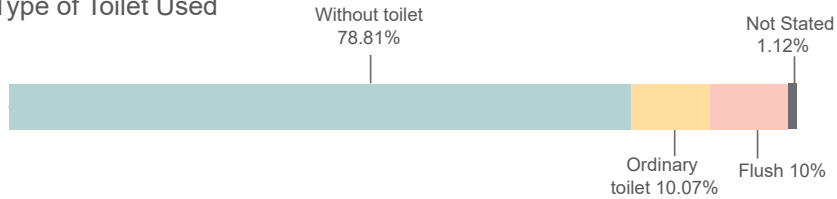

POPULATION

VULNERABLE GROUPS

WATER AND SANITATION

Source of Drinking Water

Type of Toilet Used

SHELTER

Sources

Population/WASH/Differently able/Elderly/Shelter/Literacy rate: