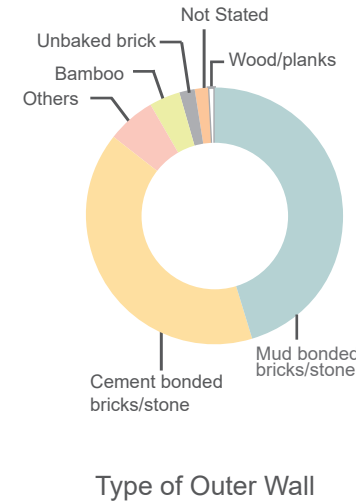

POPULATION

VULNERABLE GROUPS

WATER AND SANITATION

Source of Drinking Water

Type of Toilet Used

SHELTER

Sources

Population/WASH/Differently able/Elderly/Shelter/Literacy rate: