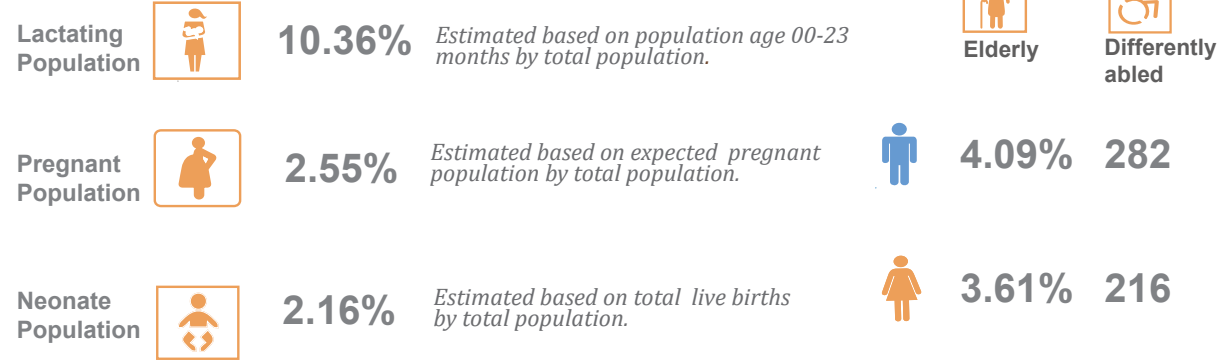

POPULATION

VULNERABLE GROUPS

WATER AND SANITATION

Source of Drinking Water

Type of Toilet Used

SHELTER

Sources

Population/WASH/Differently able/Elderly/Shelter/Literacy rate:

EDUCATION

Total Primary Schools

48

Total Secondary Schools

27

Total Teachers

595

Total Students