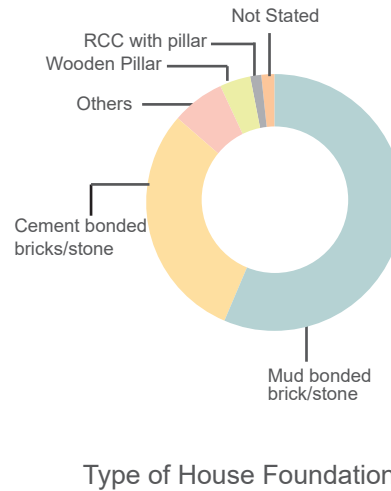

POPULATION

VULNERABLE GROUPS

WATER AND SANITATION

Source of Drinking Water

Type of Toilet Used

SHELTER

Sources

Population/WASH/Differently able/Elderly/Shelter/Literacy rate: