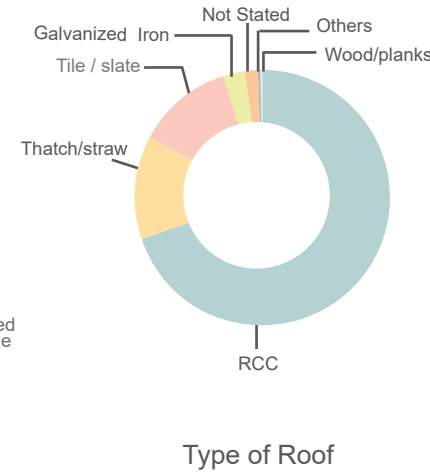

POPULATION

VULNERABLE GROUPS

WATER AND SANITATION

Source of Drinking Water

Type of Toilet Used

SHELTER

Sources

Population/WASH/Differently able/Elderly/Shelter/Literacy rate: