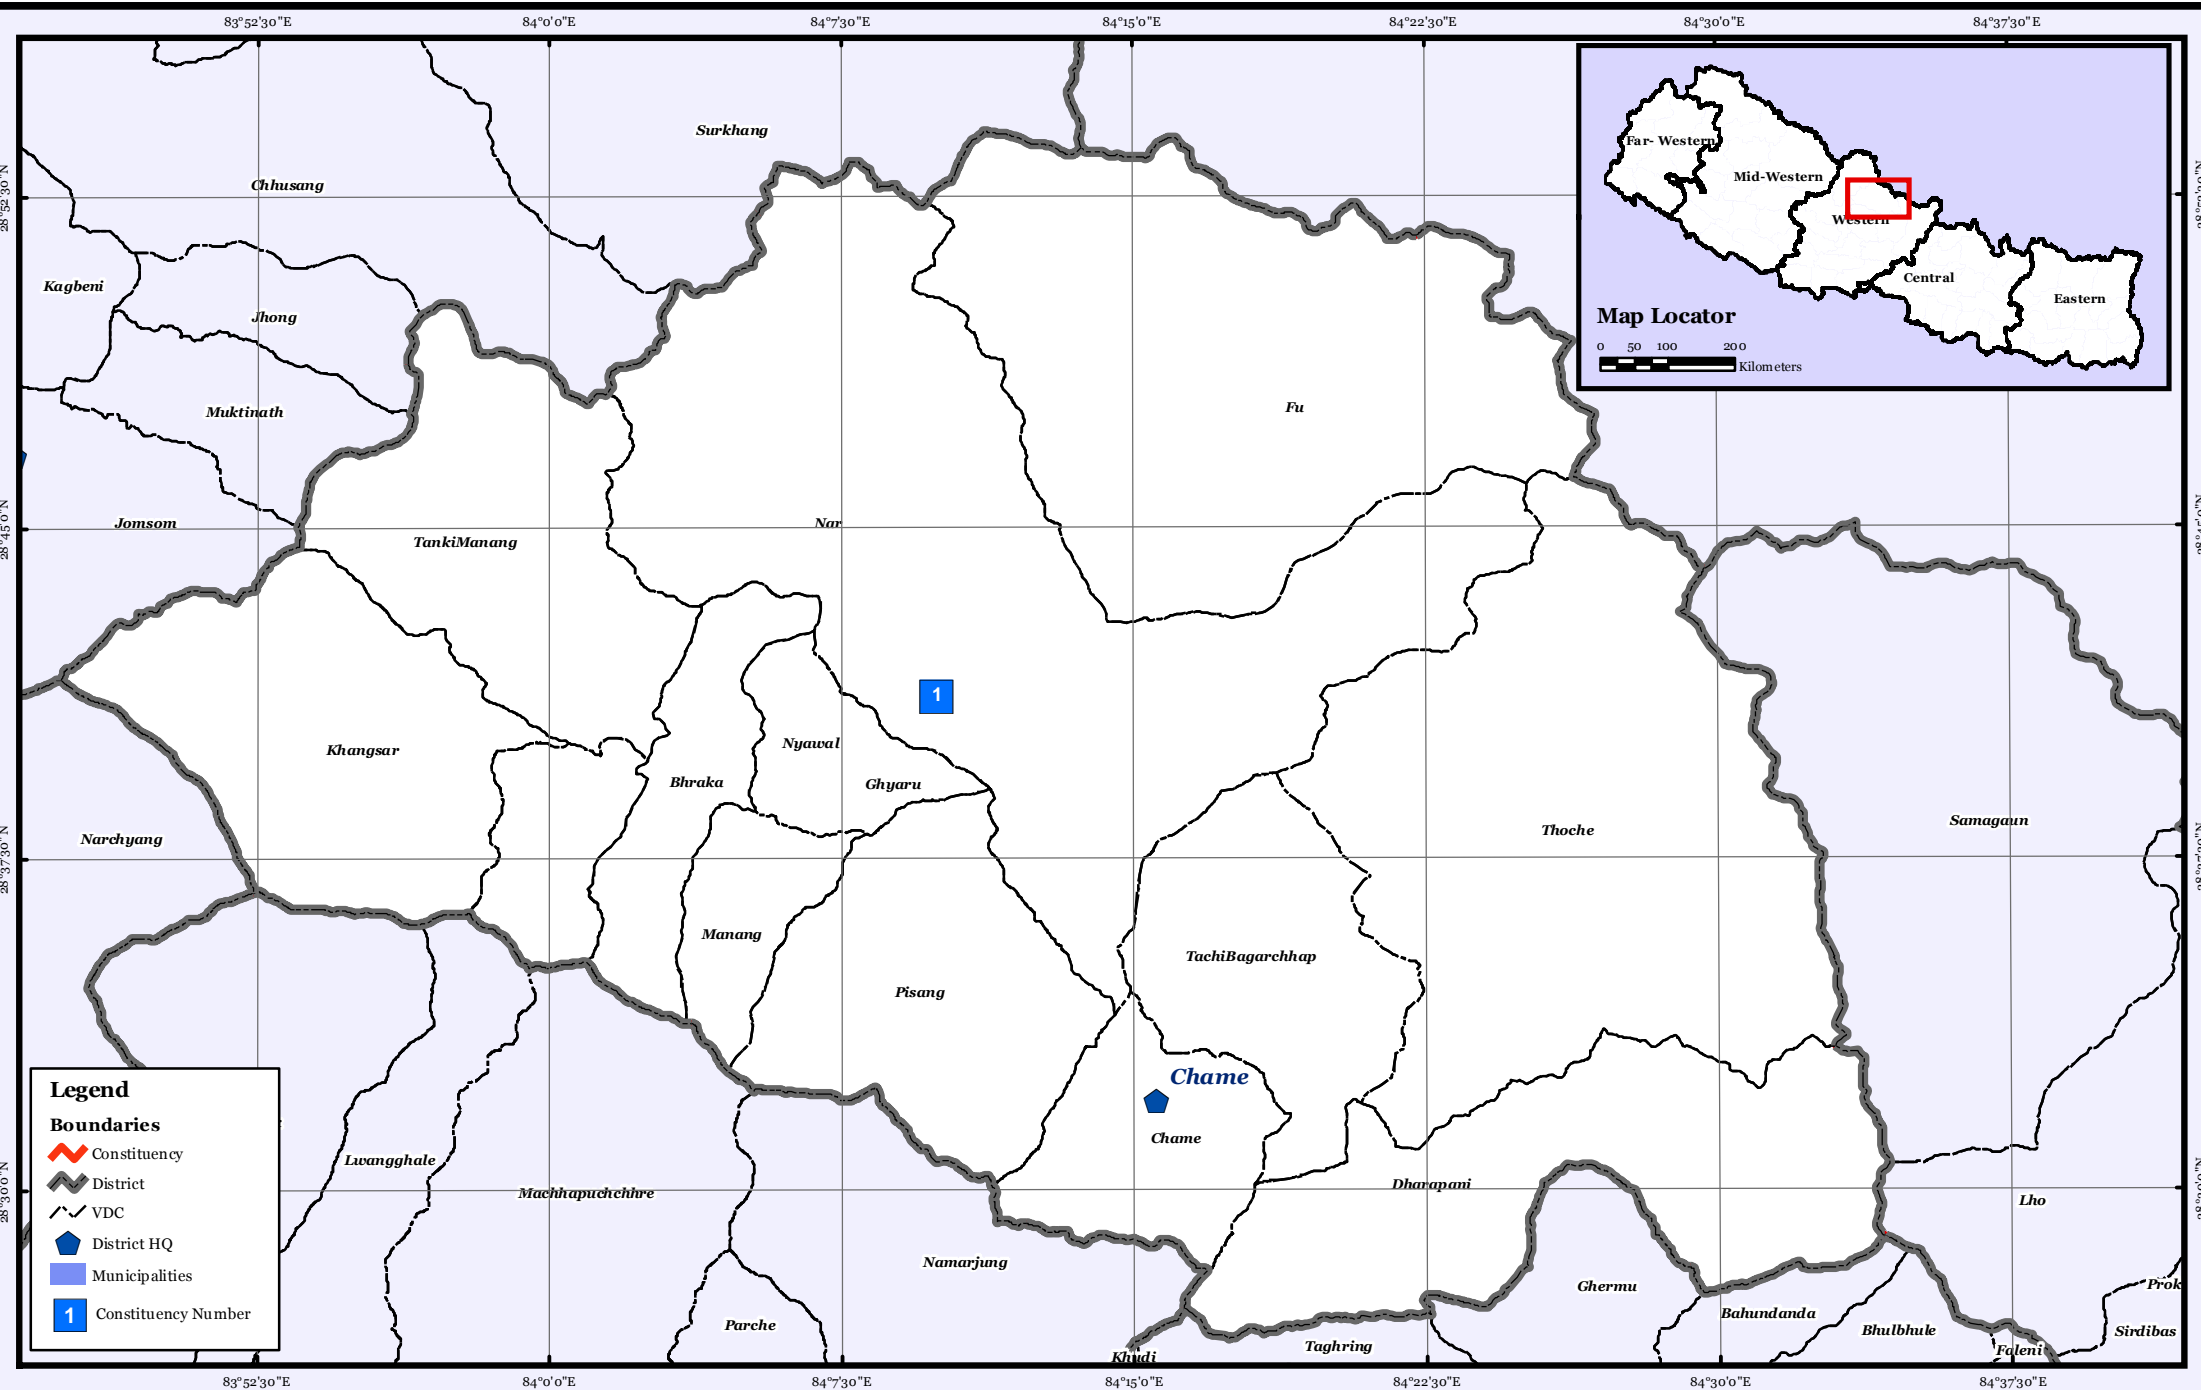

# MANANG DISTRICT

**Legend**

**Boundaries**

- Constituency
- District
- VDC
- District HQ
- Municipalities
- Constituency Number

Office for the Coordination of Humanitarian Affairs (OCHA)  
United Nations, Nepal

The boundaries and names shown and the designations used on this map do not imply official endorsement or acceptance by the United Nations

Map Created  
4 March 2008