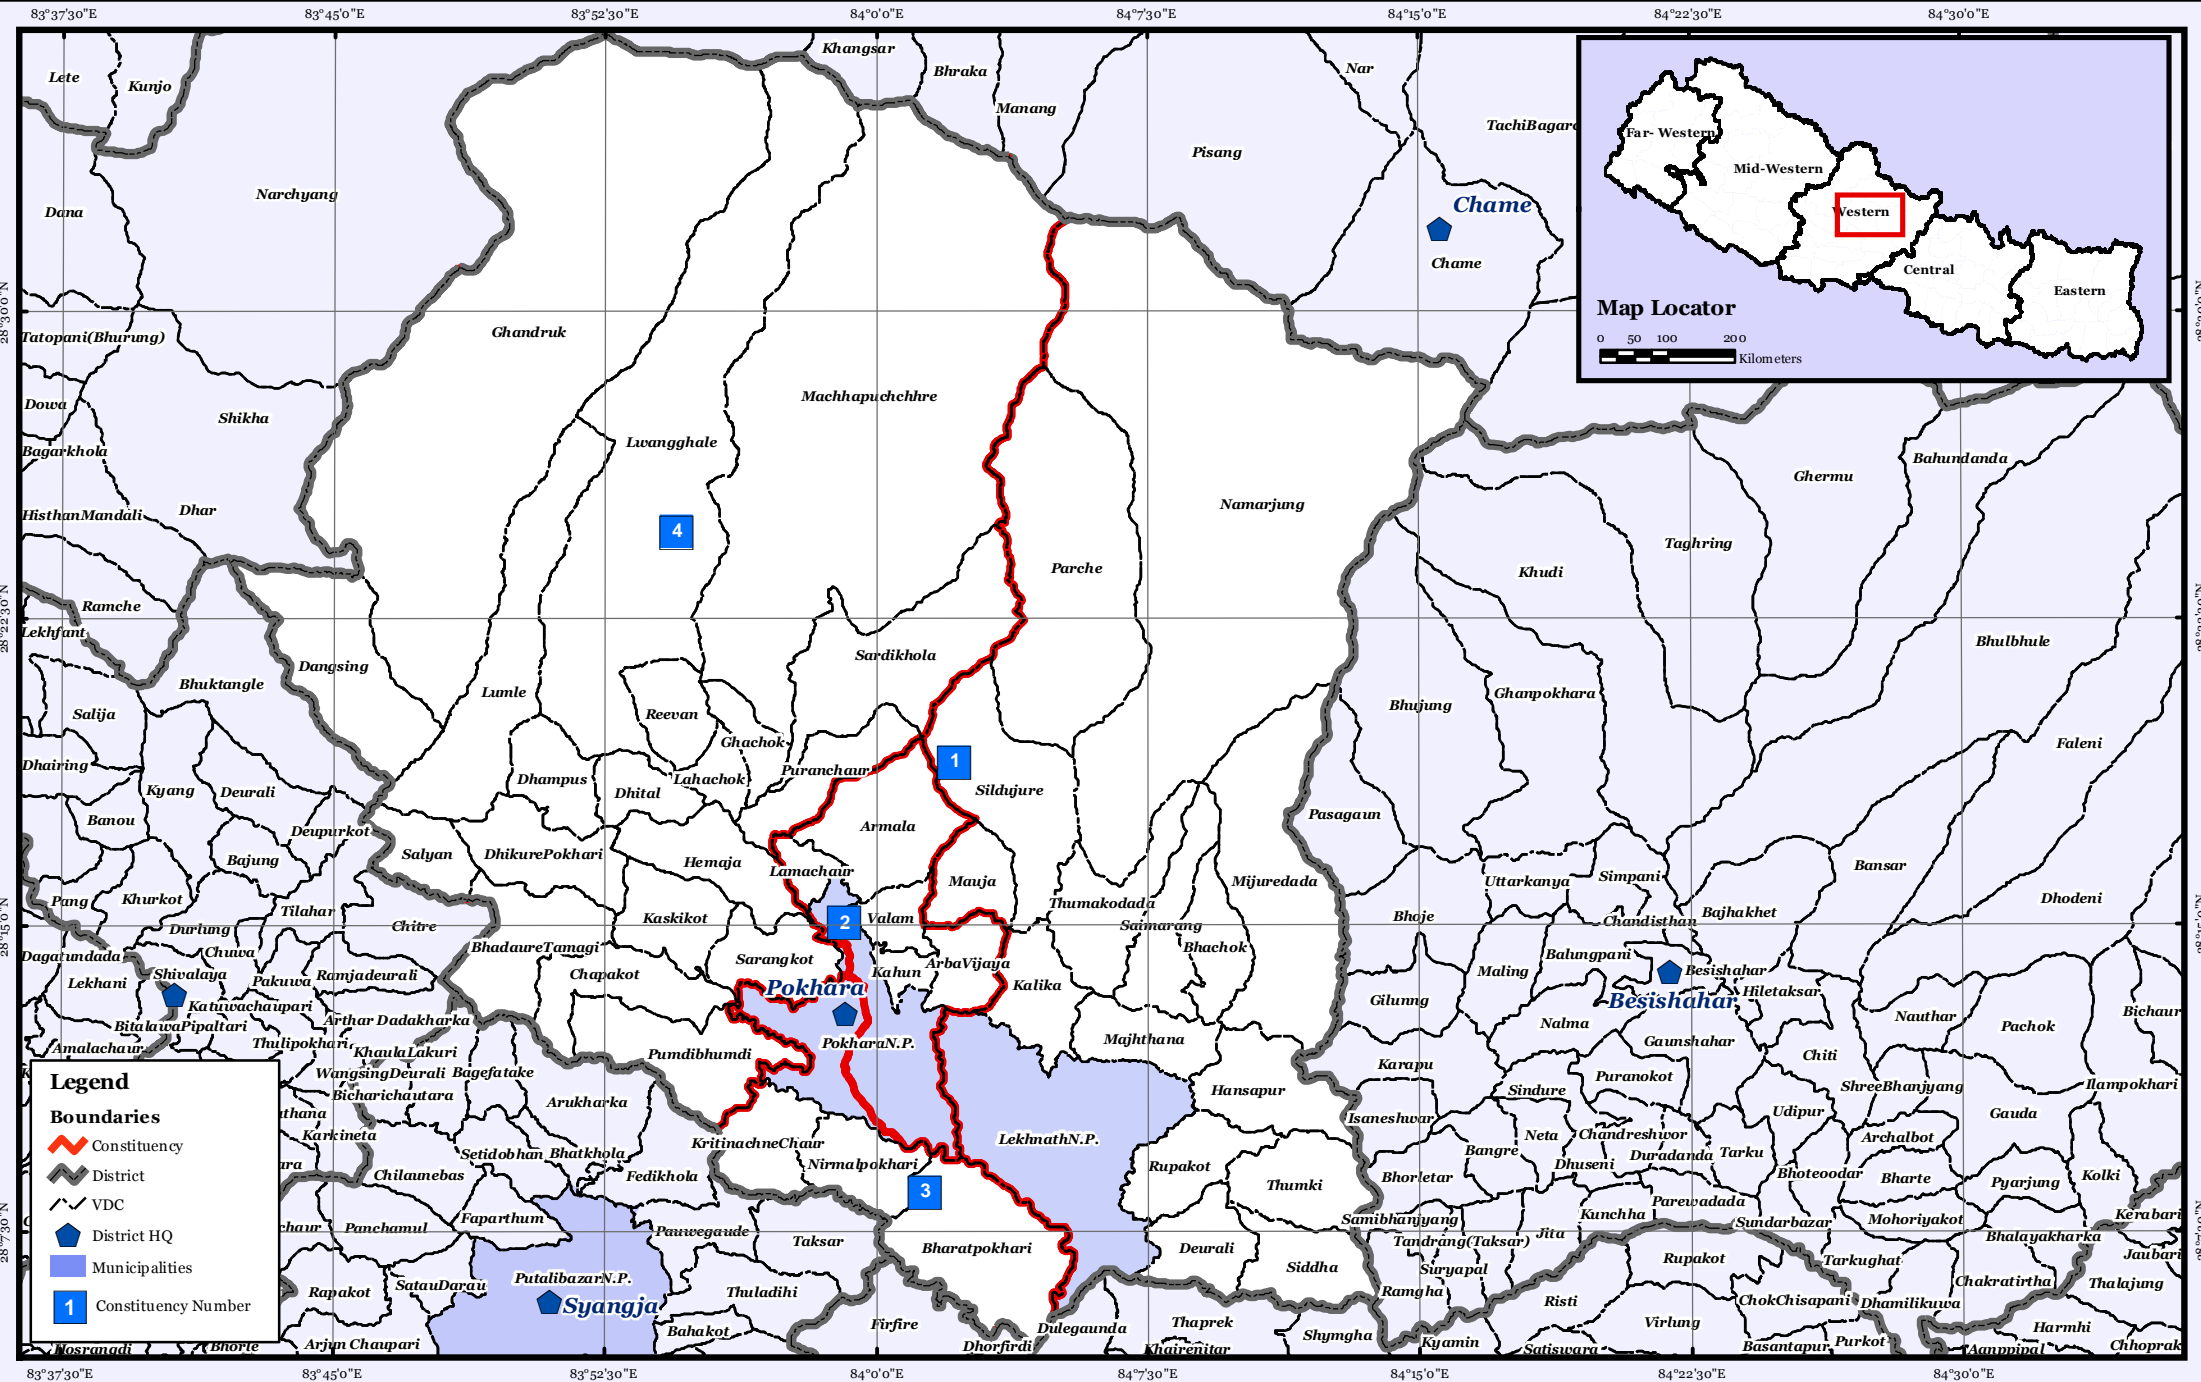

KASKI DISTRICT

Legend

- Boundaries**
 - Constituency (Red outline)
 - District (Grey outline)
 - VDC (Black outline)
- District HQ (Blue pentagon)
- Municipalities (Blue area)
- Constituency Number (Blue square)