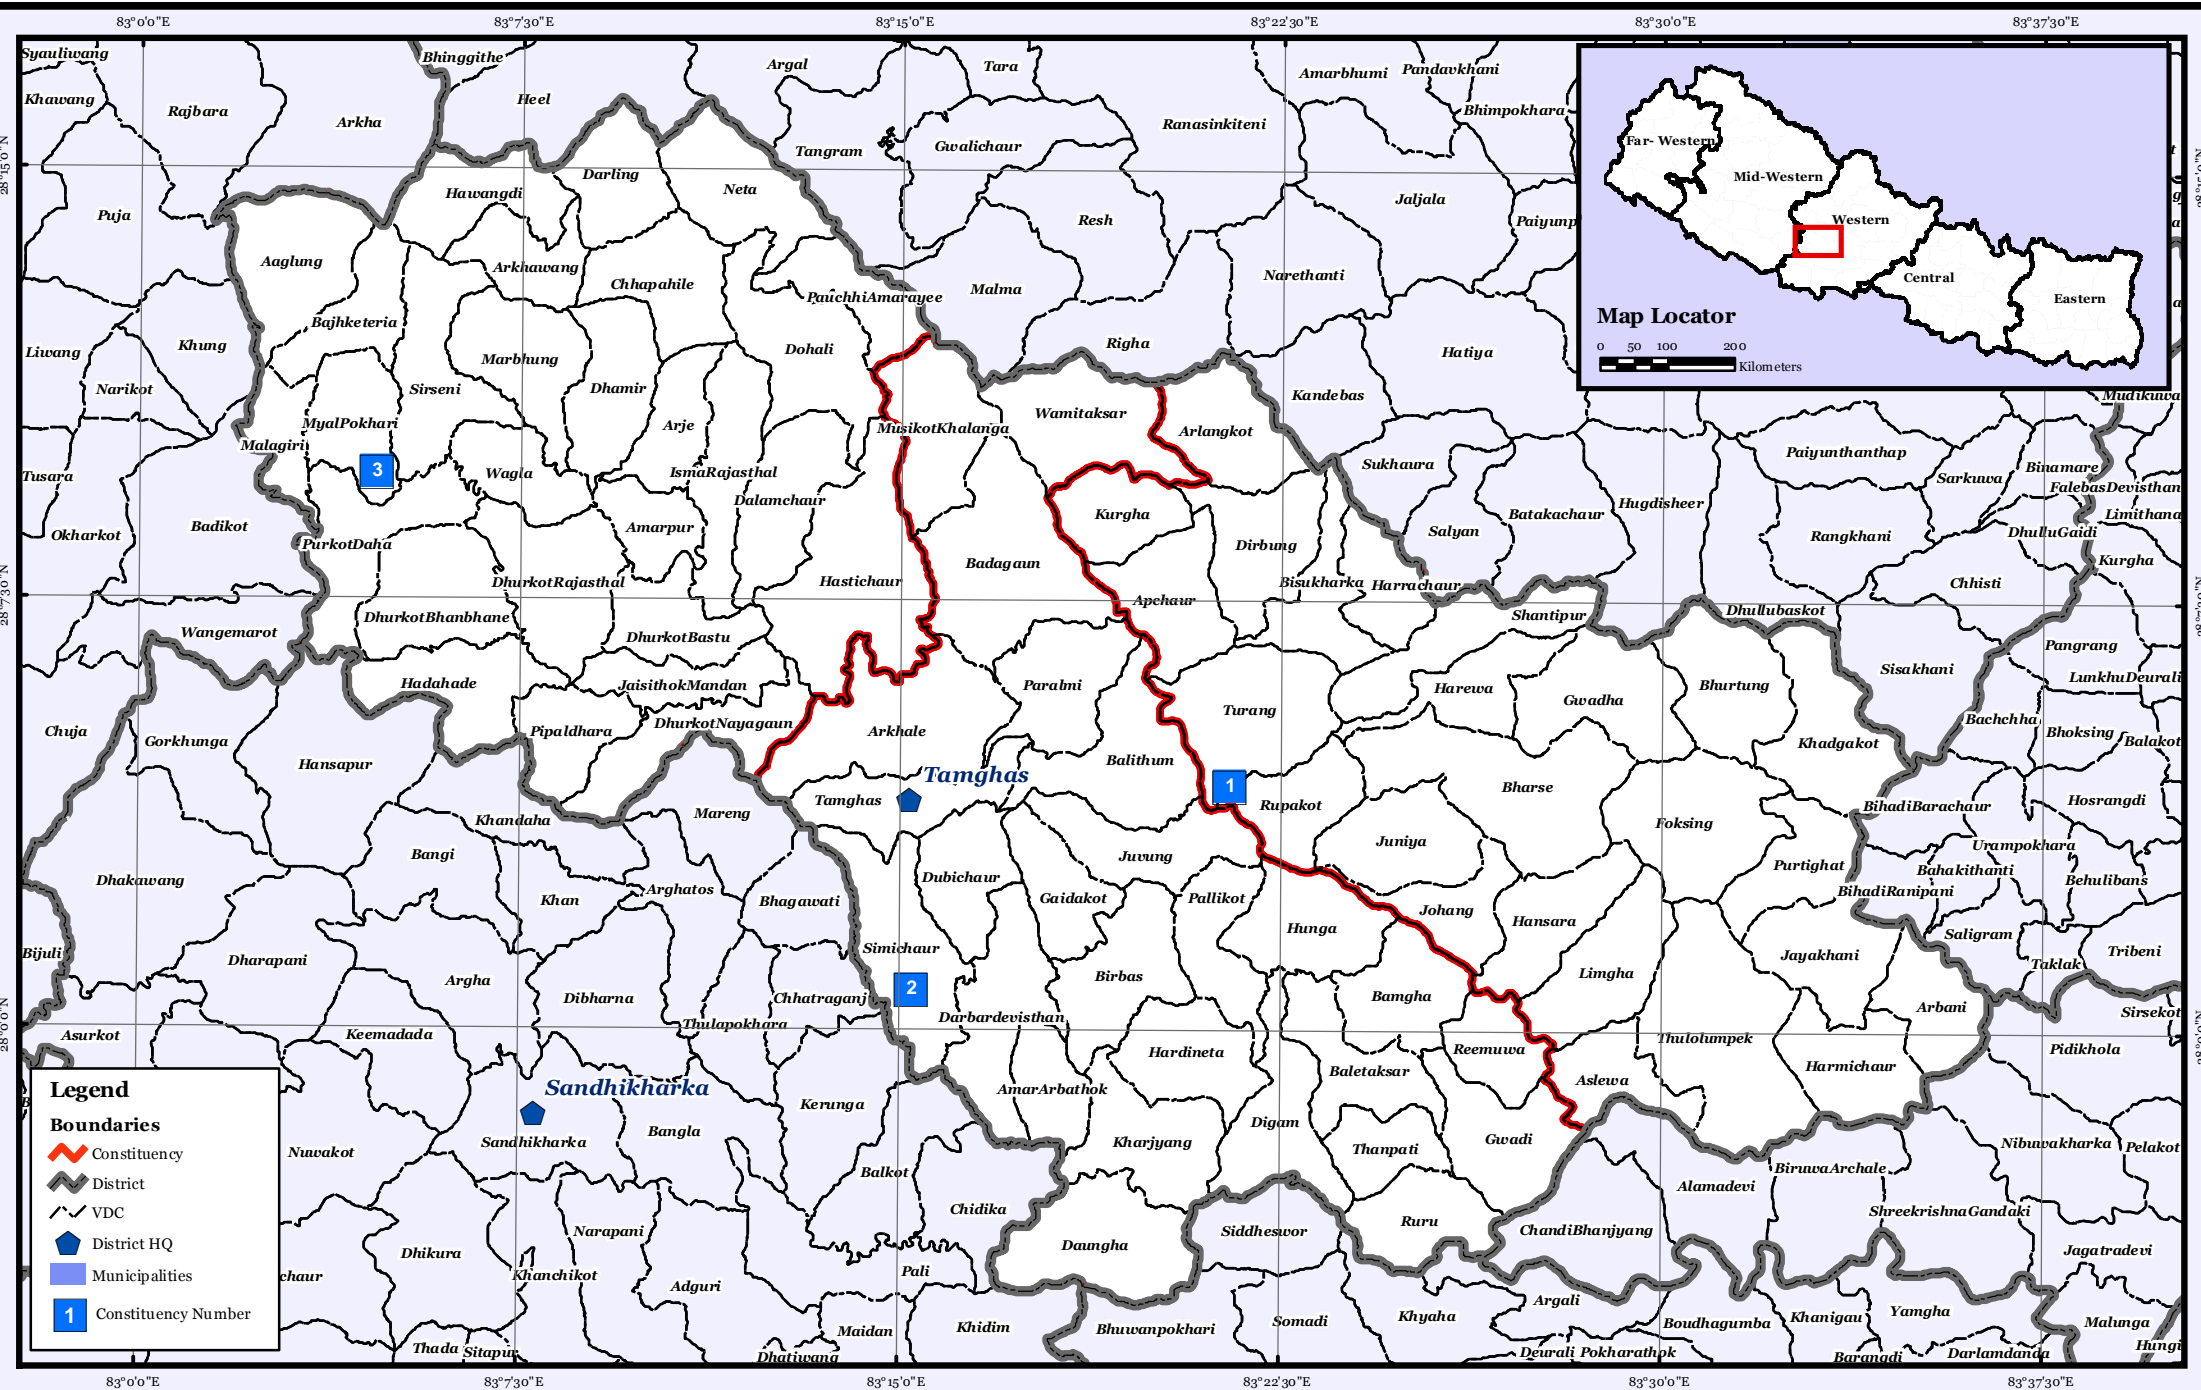

GULMI DISTRICT

Legend

- Boundaries**
 - Constituency (Red outline)
 - District (Grey outline)
 - VDC (Thin black outline)
- District HQ (Blue pentagon)
- Municipalities (Blue square)
- Constituency Number (Blue square with number)

Map Locator

0 50 100 200 Kilometers

The map locator shows Nepal divided into Far-Western, Mid-Western, Western, Central, and Eastern regions. A red box highlights the location of Gulmi District within the Western region.