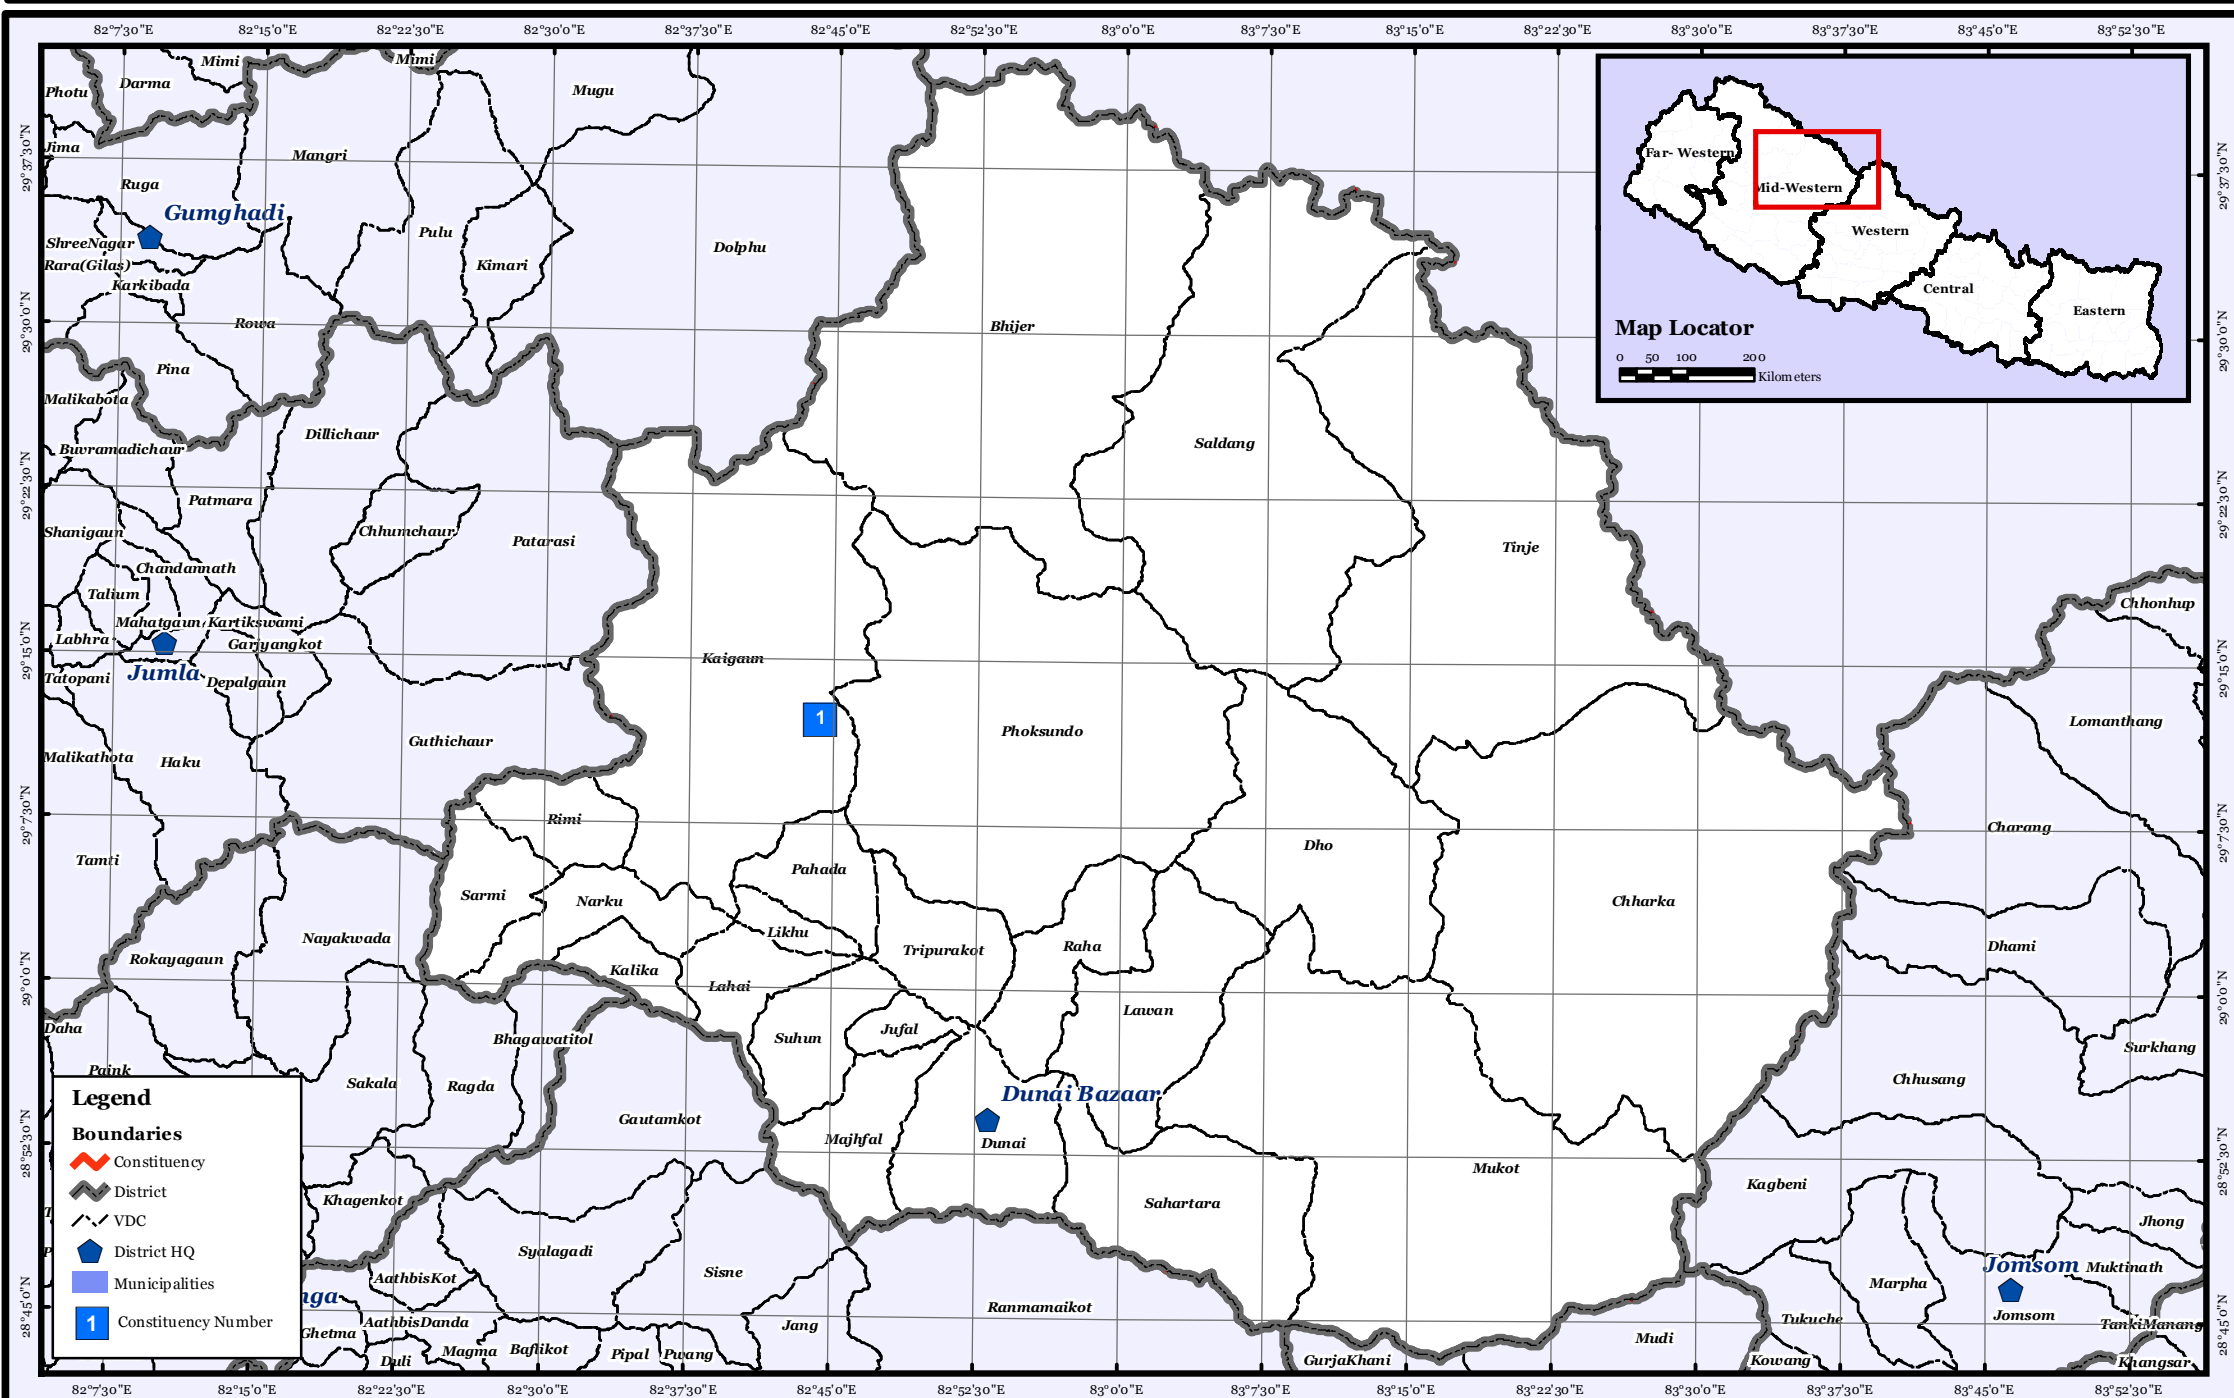

DOLPA DISTRICT

Office for the Coordination of Humanitarian Affairs (OCHA)
United Nations, Nepal

The boundaries and names shown and the designations used on this map do not imply official endorsement or acceptance by the United Nations

Map Created
4 March 2008