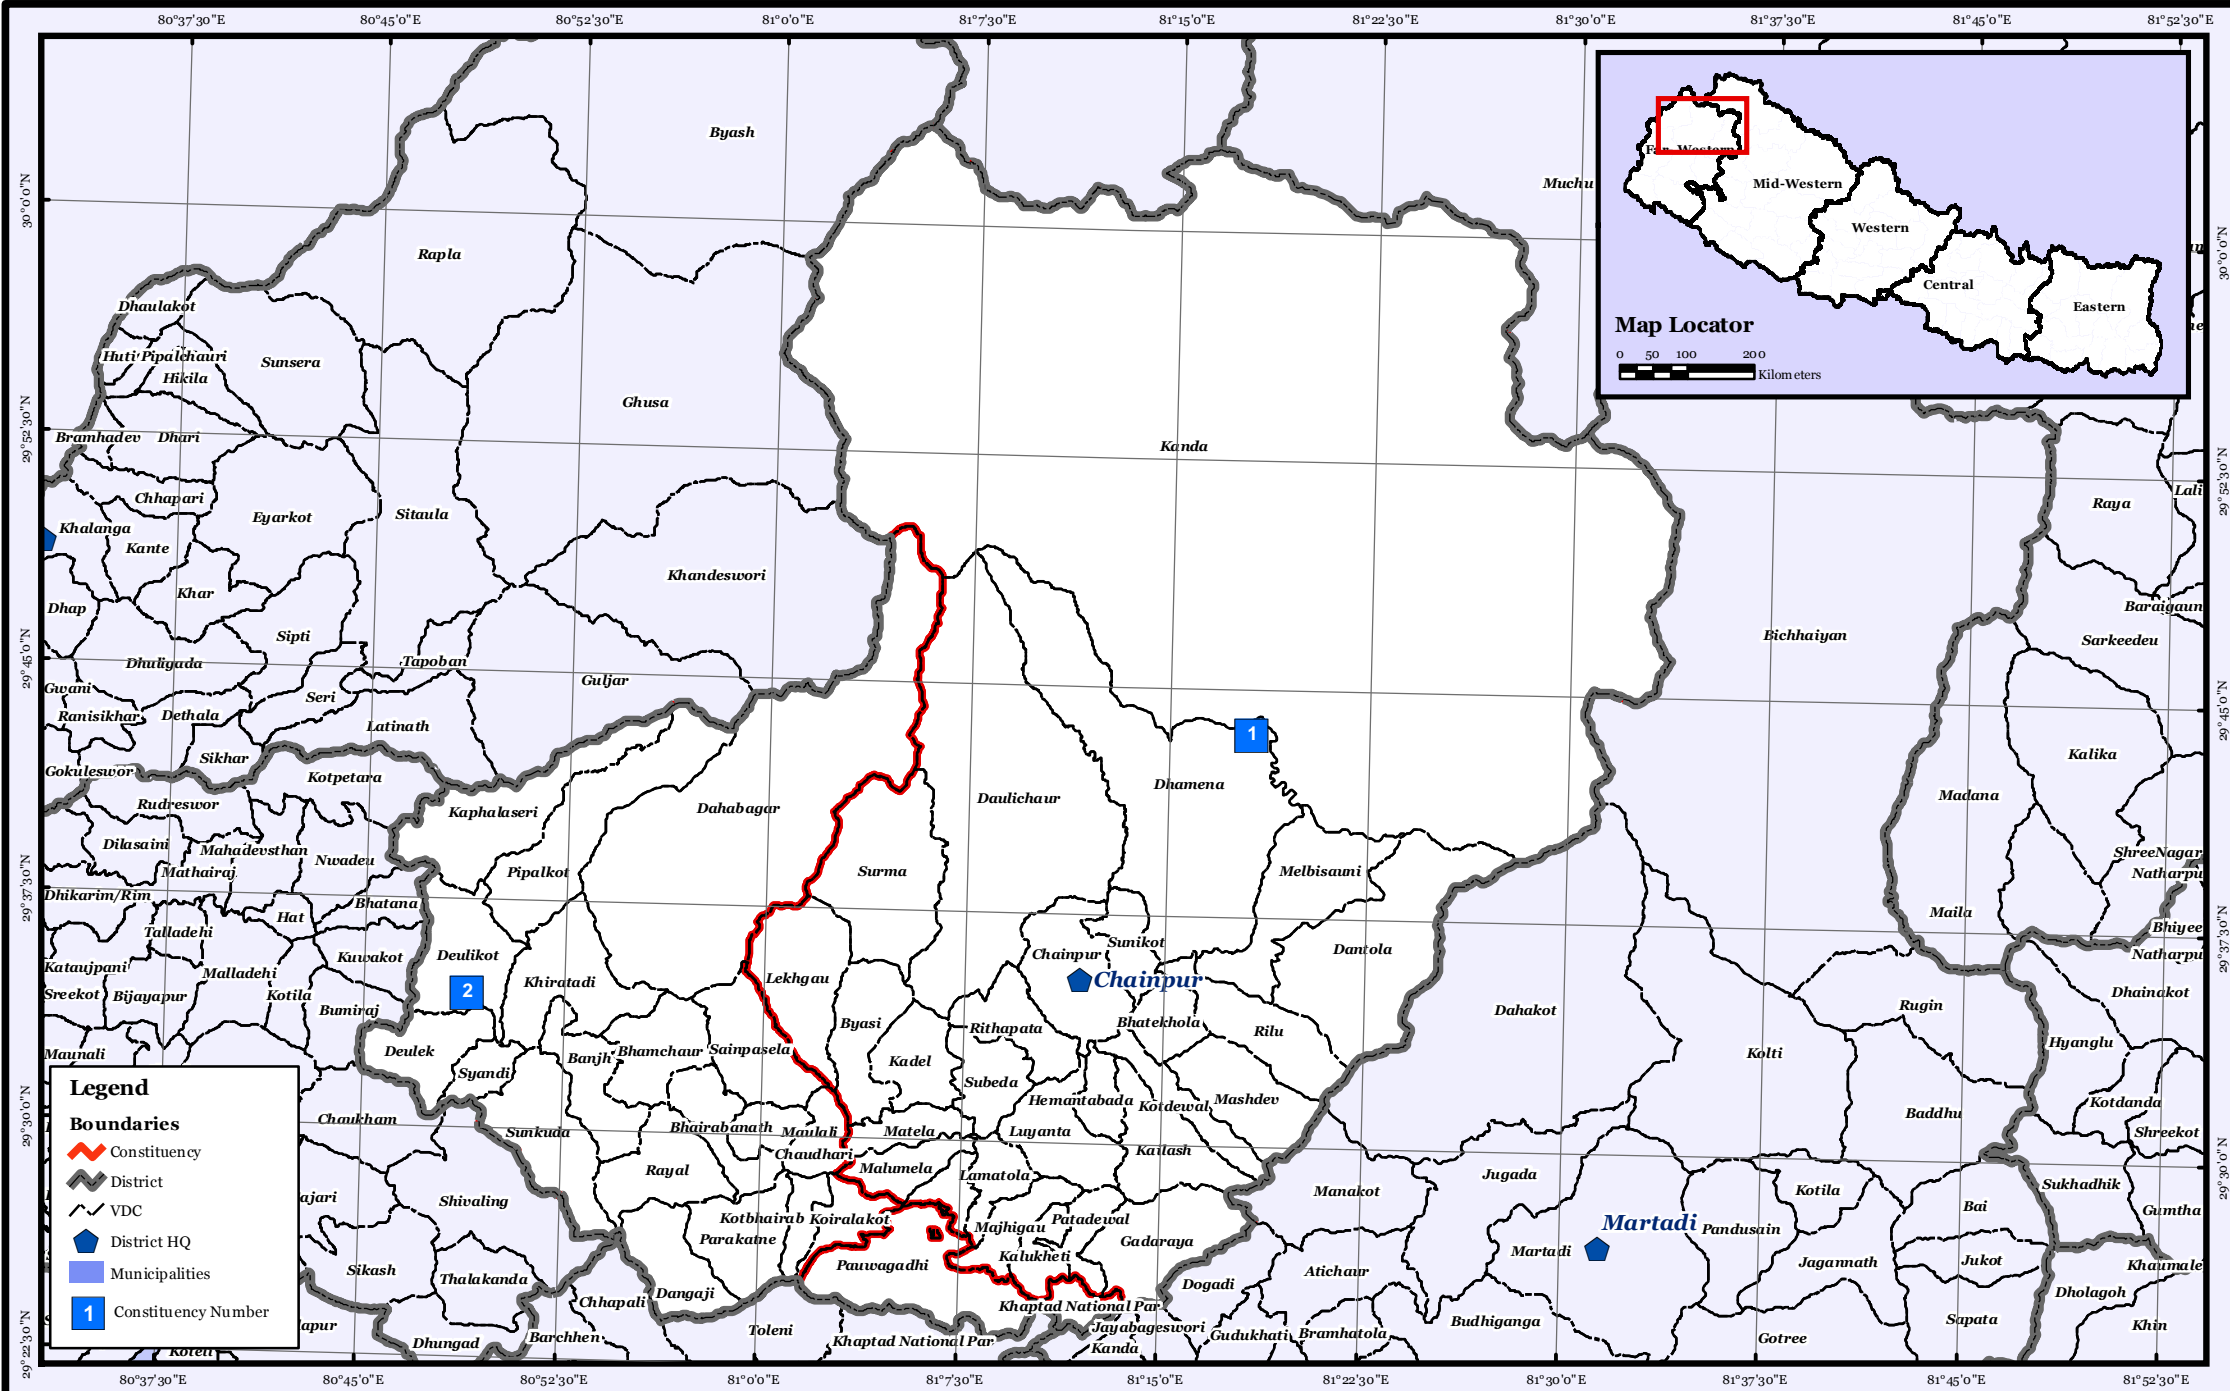

BAJHANG DISTRICT

Office for the Coordination of Humanitarian Affairs (OCHA)
United Nations, Nepal

The boundaries and names shown and the designations used on this map do not imply official endorsement or acceptance by the United Nations

Map Created
4 March 2008

6 3 0 6 12 18 Km