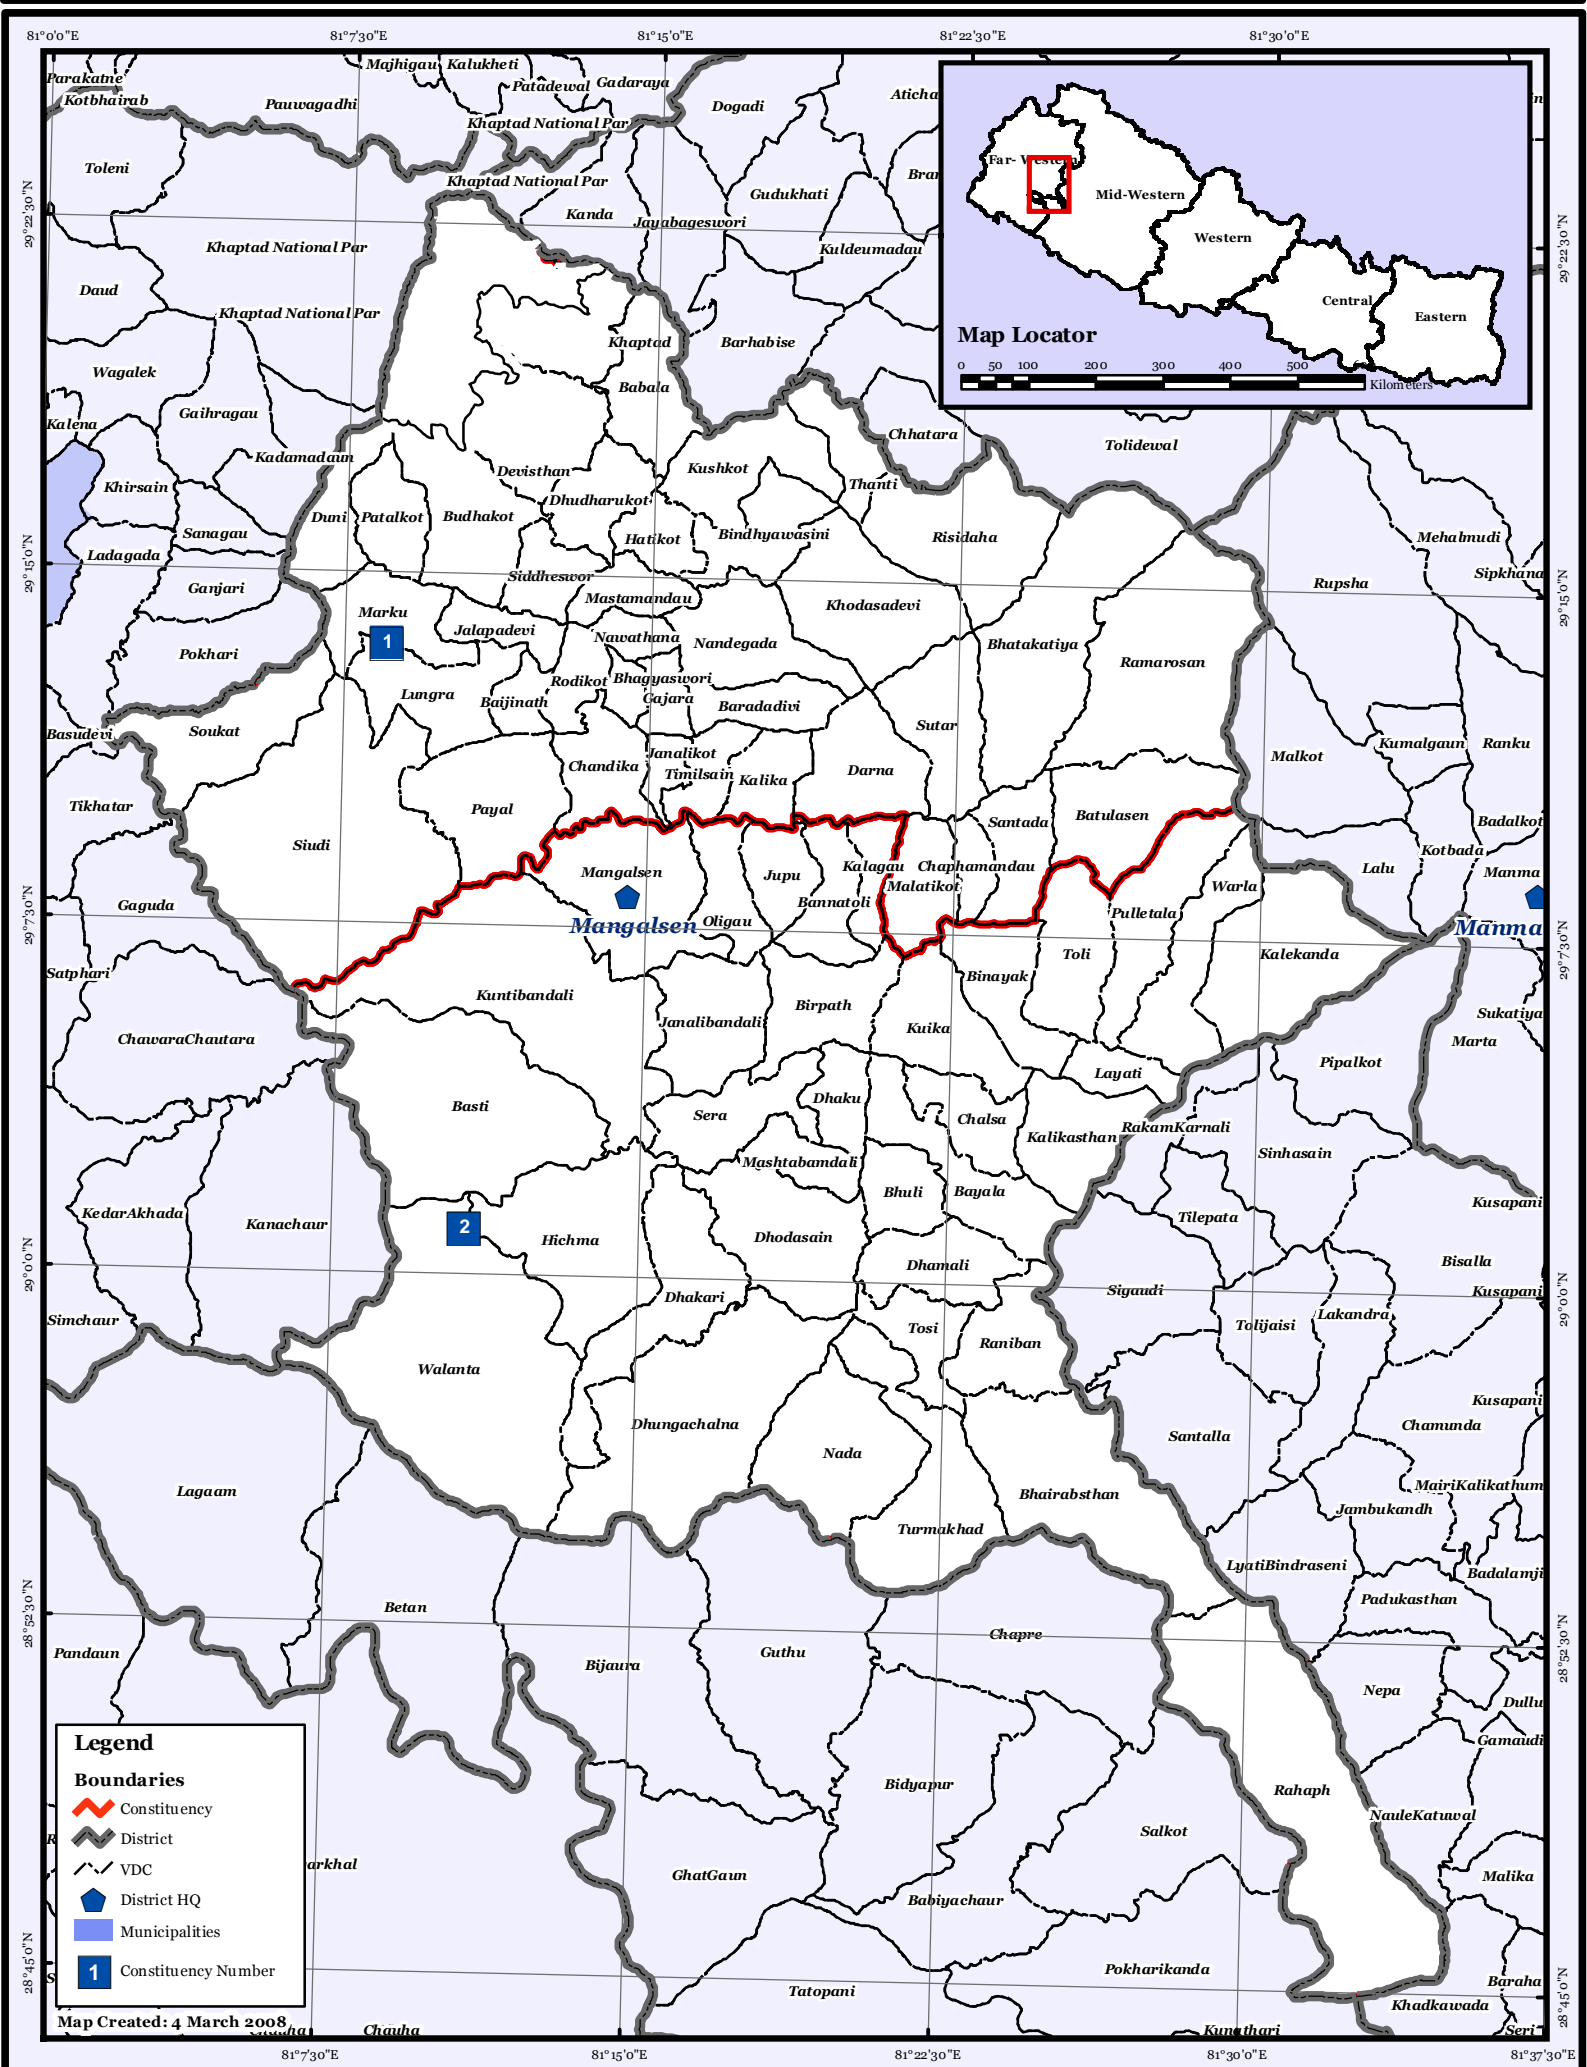

ACHHAM DISTRICT

Legend

- Boundaries**
 - Constituency (Red wavy line)
 - District (Thick grey line)
 - VDC (Thin grey line)
- District HQ (Blue pentagon)
- Municipalities (Blue square)
- Constituency Number (Blue square with number)

Map Created: 4 March 2008