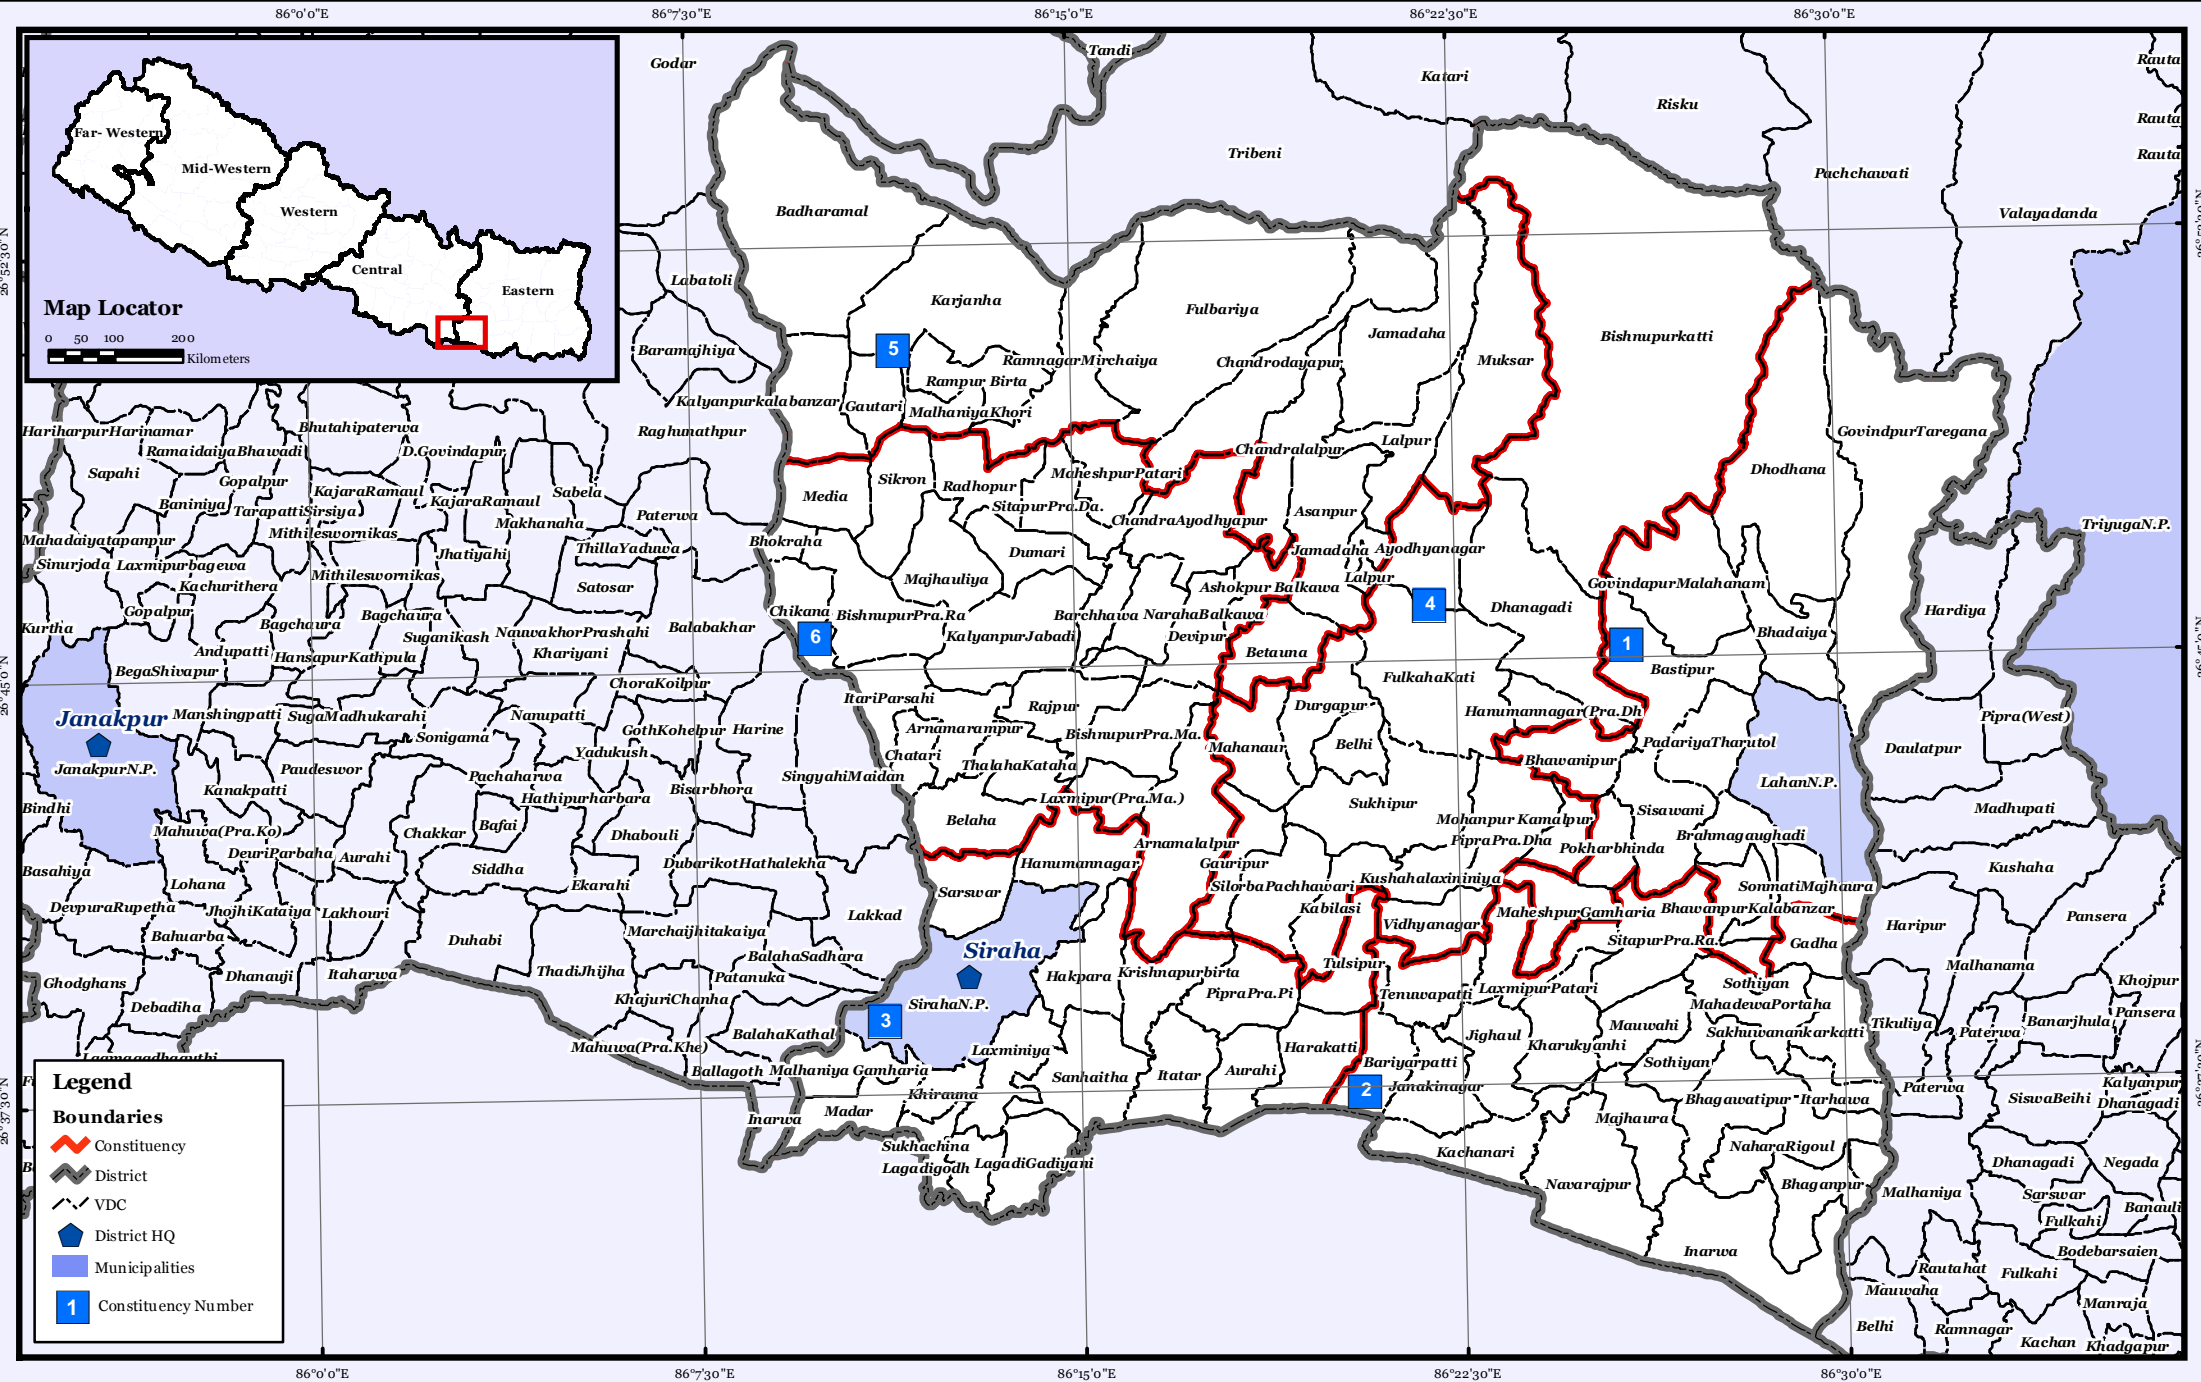

# SIRAHA DISTRICT

Office for the Coordination of Humanitarian Affairs (OCHA)  
United Nations, Nepal

The boundaries and names shown and the designations used on this map do not imply official endorsement or acceptance by the United Nations

Map Created  
4 March 2008