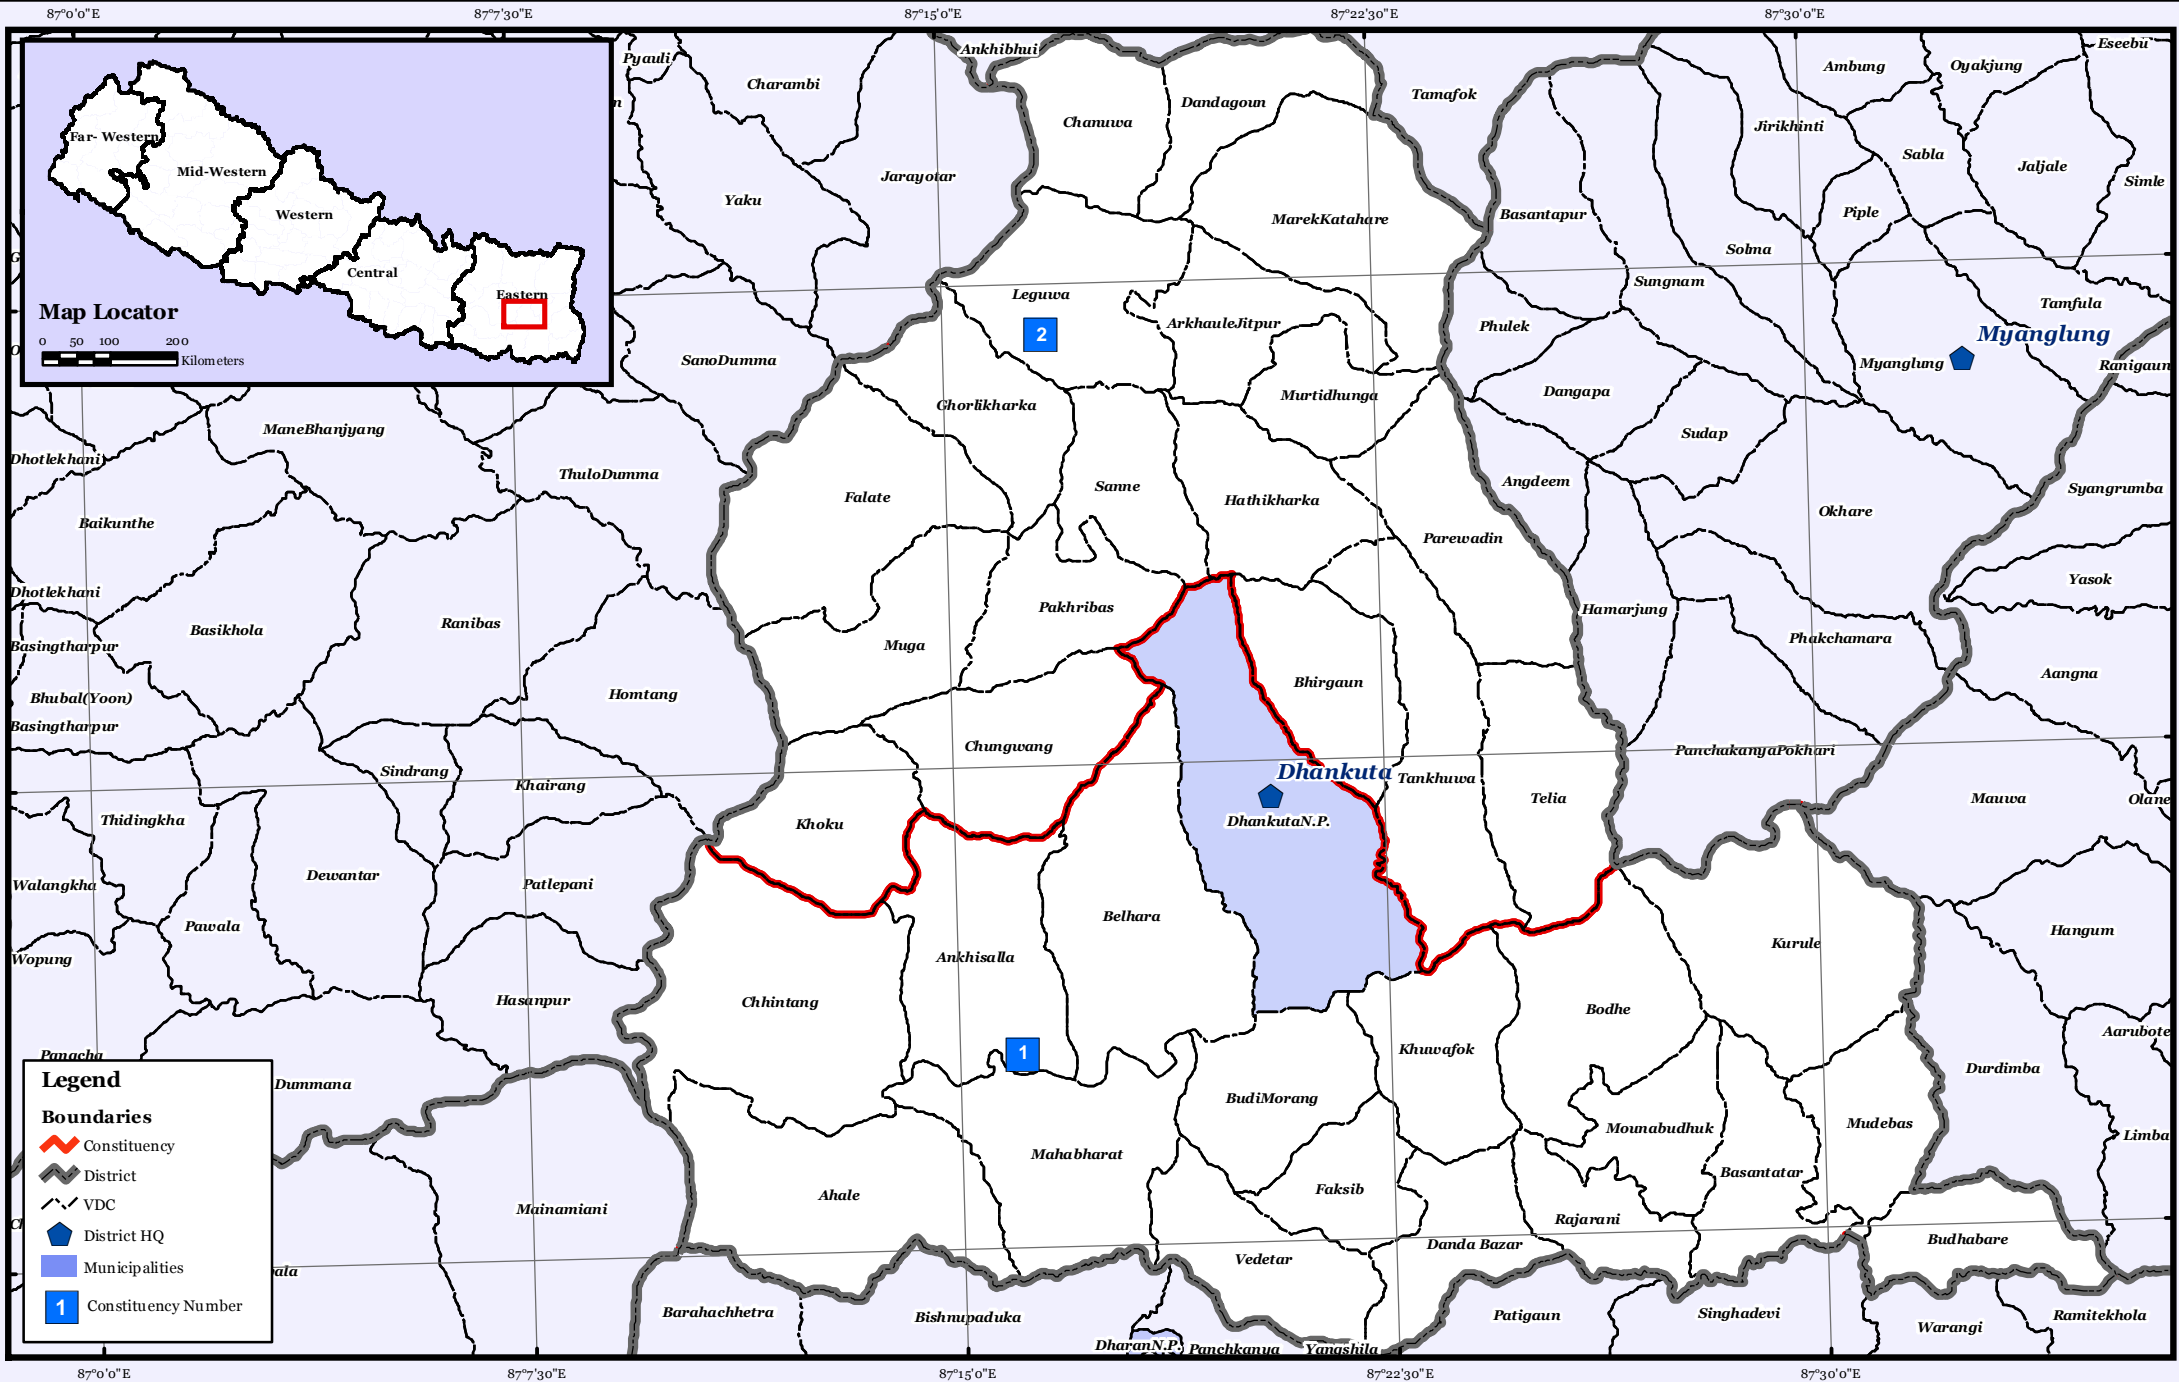

# DHANKUTA DISTRICT

**Legend**

**Boundaries**

- Constituency (Red outline)
- District (Thick grey outline)
- VDC (Thin black outline)
- District HQ (Blue pentagon)
- Municipalities (Light blue fill)
- Constituency Number (Blue box with number)