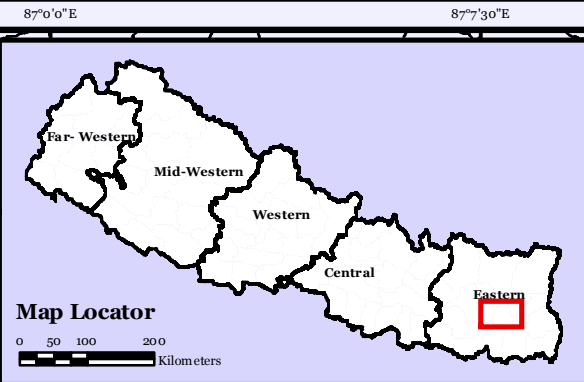

# DHANKUTA DISTRICT

**Legend**

**Boundaries**

- Constituency (Red outline)
- District (Thick grey outline)
- VDC (Thin black outline)
- District HQ (Blue pentagon)
- Municipalities (Light blue fill)
- Constituency Number (Blue box with number)