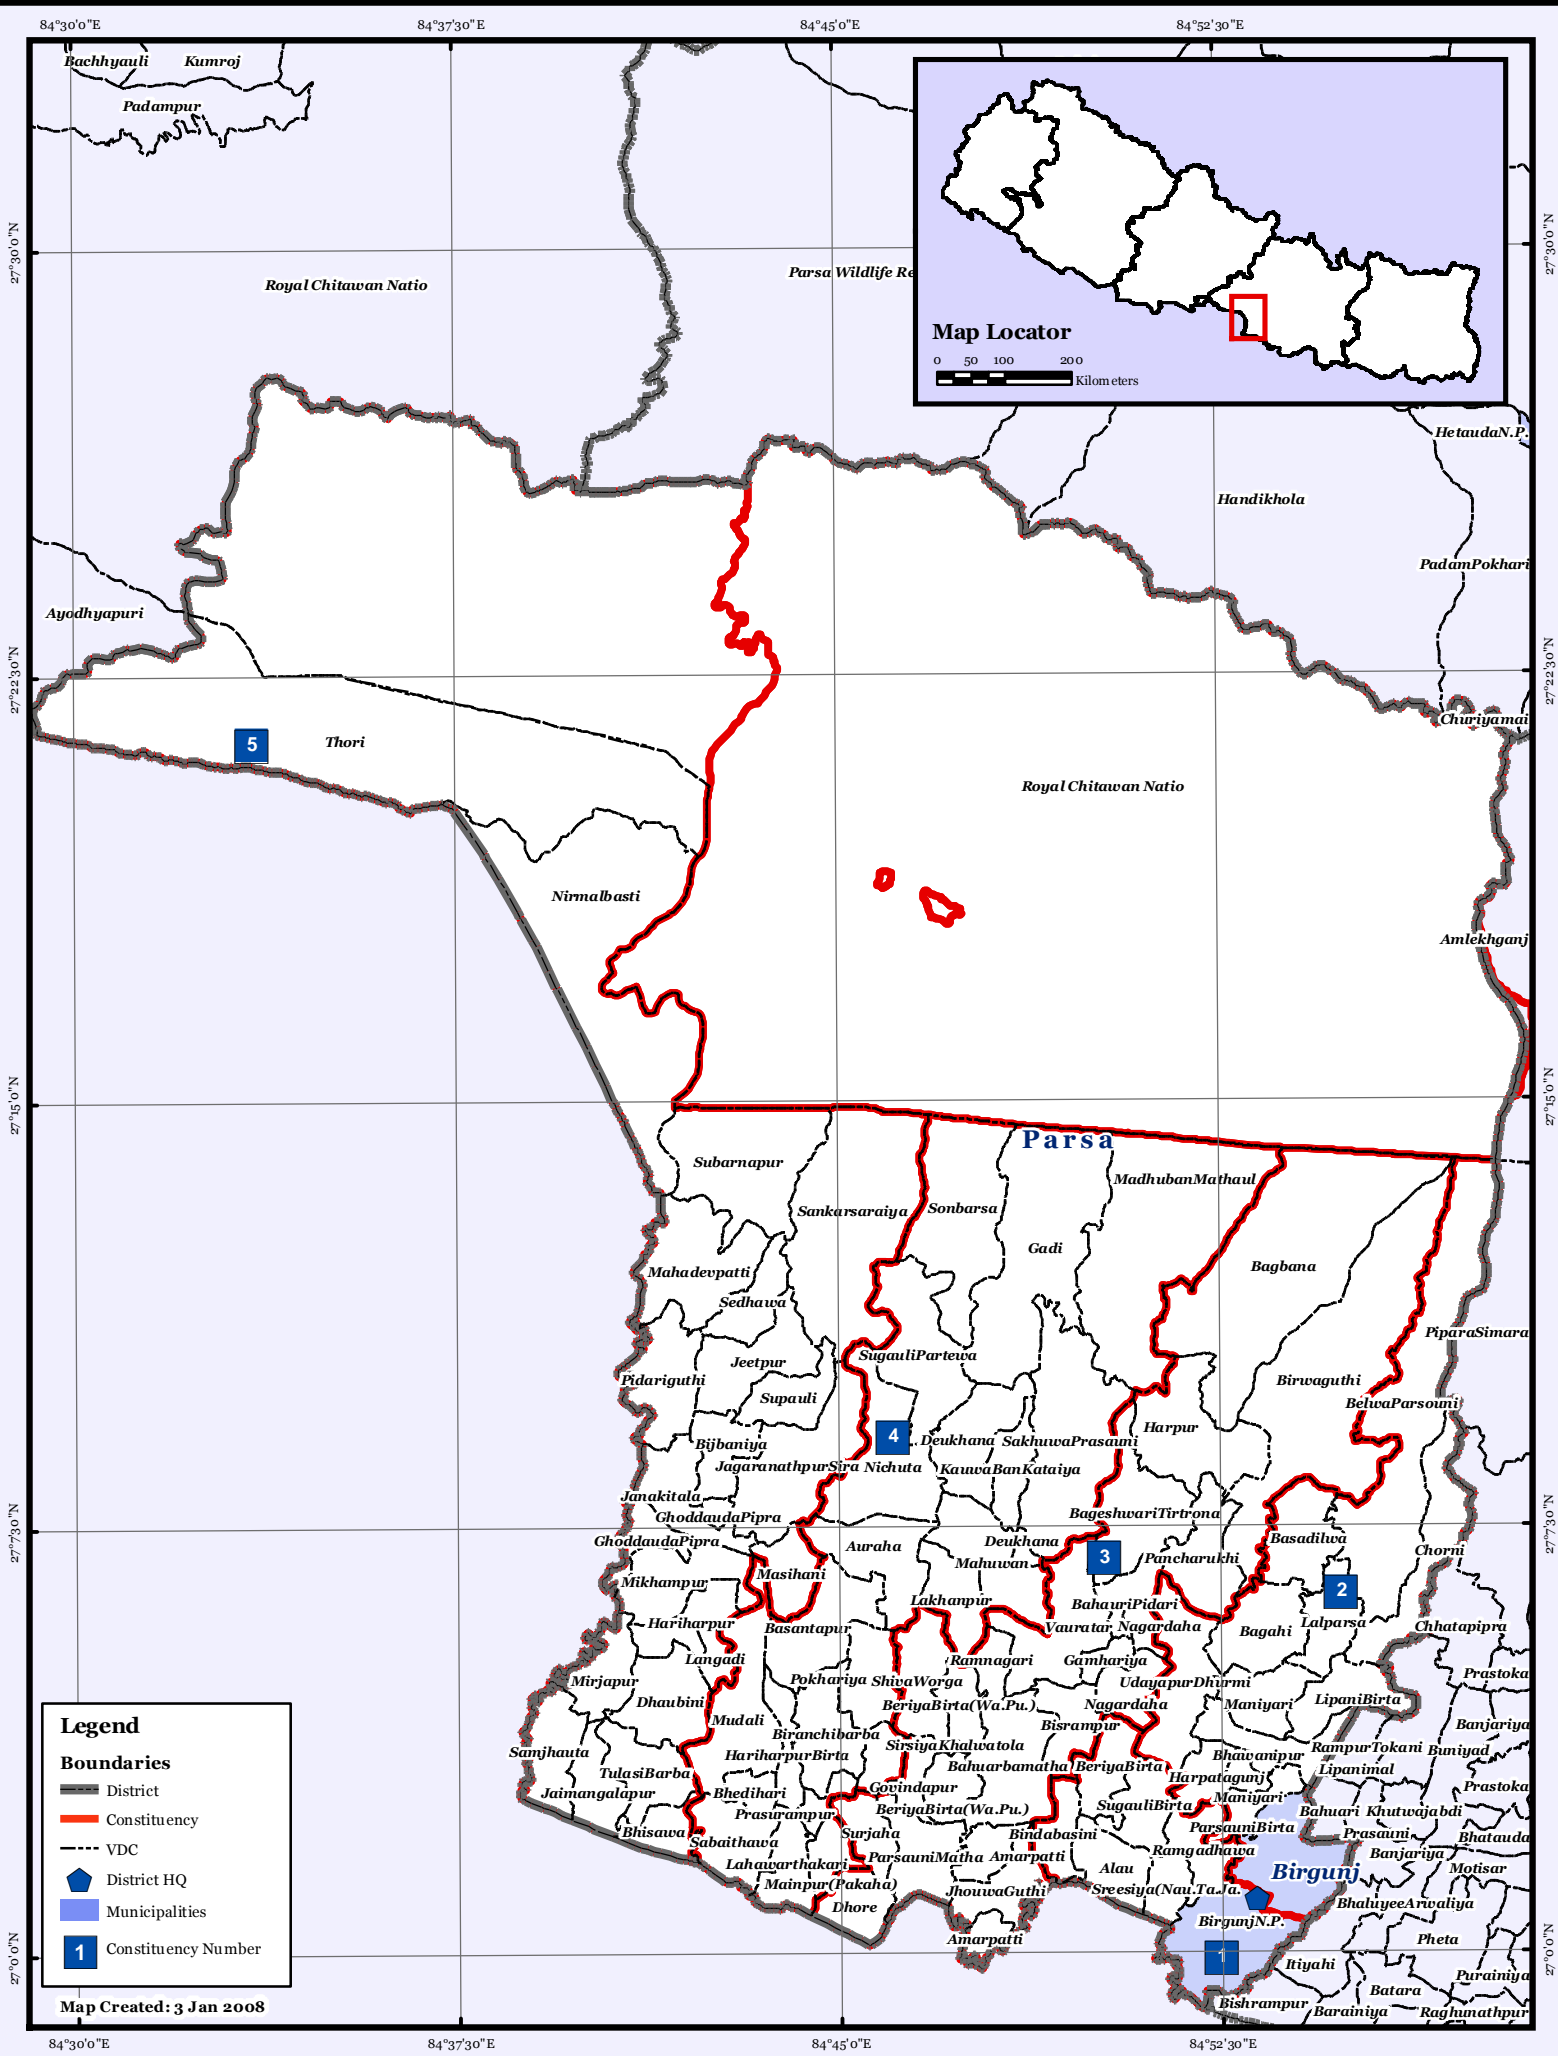

PARSA DISTRICT

Legend

- Boundaries**
 - District
 - Constituency
 - VDC
 - District HQ
 - Municipalities
 - Constituency Number

Map Created: 3 Jan 2008

Office for the Coordination of Humanitarian Affairs (OCHA)
United Nations, Nepal

The boundaries and names shown and the designations used on this map do not imply official endorsement or acceptance by the United Nations